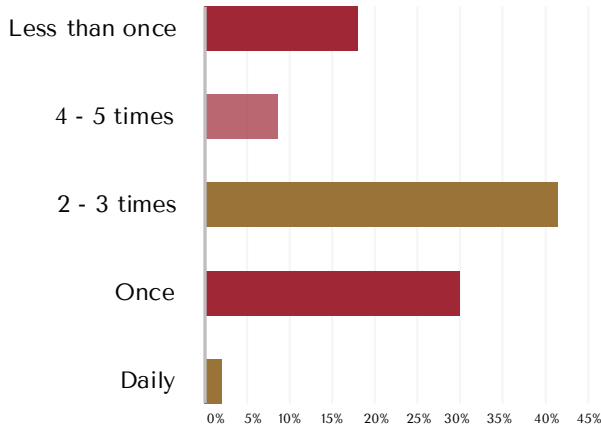

2025 MAGNOLIA, TX RETAIL SURVEY

What is your zip code?

77354 = 86.26%
 77355 = 9.91%
 Other = 3.83%

How many times per week do you dine-in or take out from a Magnolia restaurant?

How much does your family spend each month on retail (and restaurant) purchases?

What percentage of your retail purchases are made in Magnolia?

What types of retailers would you like to see more of in Magnolia?