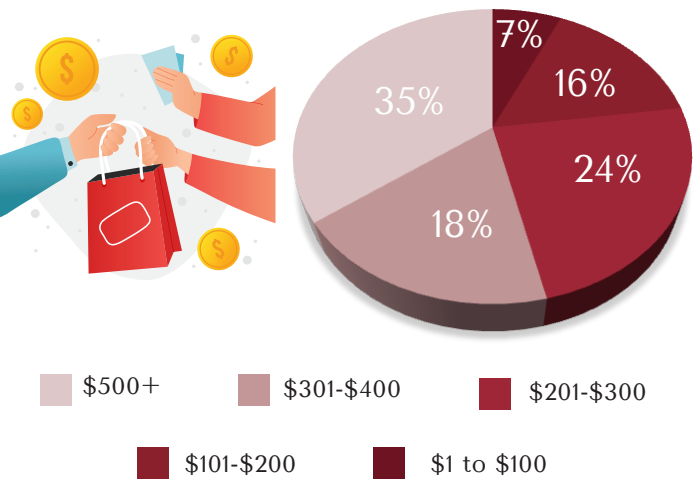

2025 MAGNOLIA, TX RETAIL SURVEY

What is your zip code?

77354 = 86.26%
 77355 = 9.91%
 Other = 3.83%

How many times per week do you dine-in or take out from a Magnolia restaurant?

How much does your family spend each month on retail (and restaurant) purchases?

What percentage of your retail purchases are made in Magnolia?

What types of retailers would you like to see more of in Magnolia?