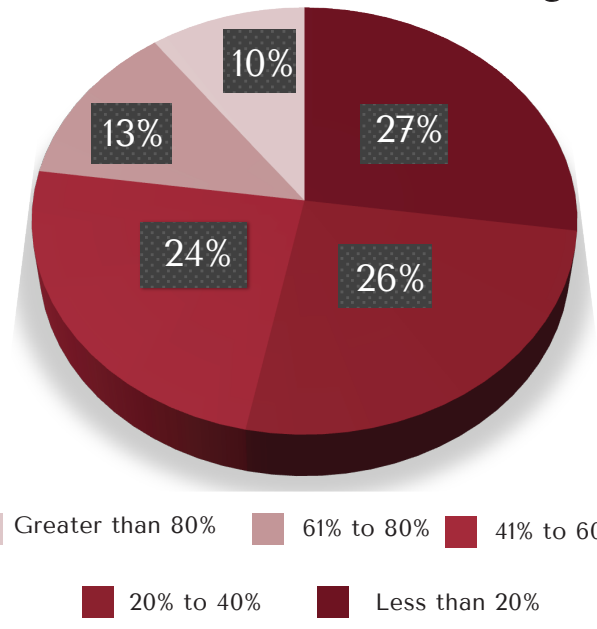

2025 MAGNOLIA, TX RETAIL SURVEY

What is your zip code?

77354 = 86.26%
 77355 = 9.91%
 Other = 3.83%

How many times per week do you dine-in or take out from a Magnolia restaurant?

How much does your family spend each month on retail (and restaurant) purchases?

What percentage of your retail purchases are made in Magnolia?

What types of retailers would you like to see more of in Magnolia?